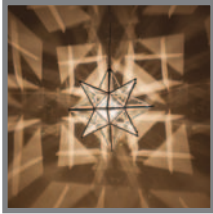

CASTORLUMINARY

COMPOUND CUBE/OCTAHEDRON

A refined aesthetic is continued to be created in Castor. Also coming from the same form as Hadar. The use of only isosceles triangles really gives this creation a crystal like presence.

DETAILS AND DIMENSIONS

SIZE & TRIANGLES*	W/L IN CM APPROX	WEIGHT IN KGS	CODE	GLASS COLOUR	SHIPPING CODE	AUD $	GLASS KEY
M	48	35/35	1.6	CMI1-LUM	Clear Single Bevelled Dichroic - Clear Dichroic - Grey	3 1070 1330 1500	 CLEAR SINGLE BEVELLED DICHOIC CLEAR DICHOIC GREY

All Luminary Light Sculptures Are Supplied With 300mm Of Clear Cable And Chrome Dome Shaped Pendant
EXTRA CABLE - 0m - 1m = $20, 1m + Above = $17.50 per metre

INCLUDED - One Halogen Globe - Low pressure - 20 watt - 12 volt
(can use from 10, 20 or 35 Watt globes as well)

*REFER TO INFORMATION PAGE FOR TRIANGLE DIMENSIONS/DESCRIPTIONS