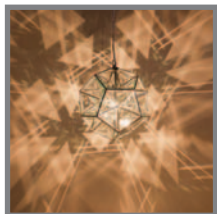

*REFER TO INFORMATION PAGE FOR TRIANGLE DIMENSIONS/DESCRIPTIONS

INVERTED LUMINARY

INVERTED DODECAHEDRON

Inverted was designed using the some geometric principles applied to ancient architectural structures. It brings harmony and balance to any space it is suspended.