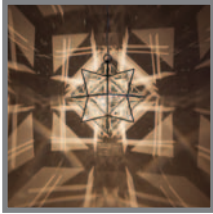

HADAR LUMINARY

COMPOUND CUBE/OCTAHEDRON

Two shapes become aligned with one's soul purpose and desires. A solid form inspired by the cube and diamond shape of the octahedron.