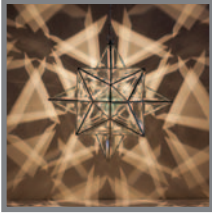

OCTANSLUMINARY

STELLATED TRUNCATED OCTAHEDRON

What a great feature sculpture, integrating earth and air. 'An outcome of my interest and designs developed from the form of the octahedron.' Asaf Zakay.

DETAILS AND DIMENSIONS