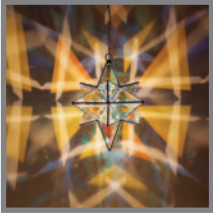

GEMMALUMINARY

COMPOUND CUBE/OCTAHEDRON

Gemma is based on the same form as Hadar. Giving your room a Moroccan flair, the use of the isosceles triangles gives this shape a much more defined presence.

DETAILS AND DIMENSIONS

SIZE & TRIANGLES*	W/L IN CM APPROX	WEIGHT IN KGS	CODE	GLASS COLOUR	SHIPPING CODE	AUD $	GLASS KEY
M	35/35	1.5	CM1-LUM	Clear Single & Double Bevelled Dichroic - Clear Dichroic - Grey	3	910 1075 1145	CLEAR SINGLE & DOUBLE BEVELED

DICHROIC
CLEAR

DICHROIC
GREY