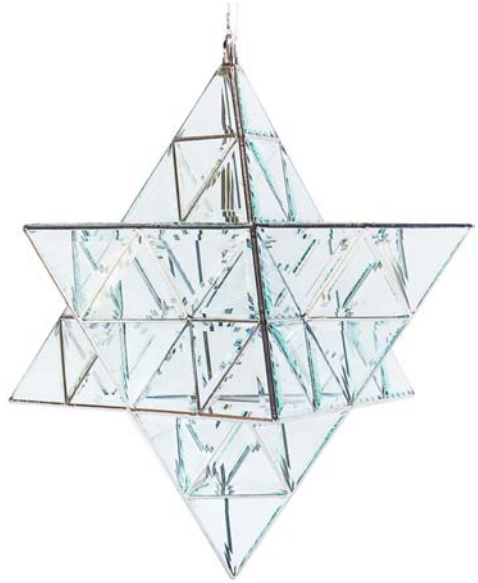

TYPES OF GLASS WE USE

CLEAR SINGLE AND DOUBLE BEVELLED

This triangular piece of glass has a single or double angle surface cut. Bevels act as prisms in the sunlight creating an interesting colour diffraction which both highlights the glass work and provides a spectrum of colours which would ordinarily be absent in clear float glass.

DICHROIC – GREY AND CLEAR

Dichroic glass is glass containing multiple micro-layers of metals or oxides which give the glass dichroic optical properties. The main characteristic of dichroic glass is that it has a particular transmitted colour and a completely different reflected colour, as certain wavelengths of light either pass through or are reflected. This causes an array of colour to be displayed. The colours shift depending on the angle of view.

ARIELLUMINARY

STAR TETRAHEDRON

Ariel is also commonly known as a star tetrahedron or merkaba in the world of geometry. Created by two interlocking tetrahedrons, a symbol of balance and unity.

DETAILS AND DIMENSIONS