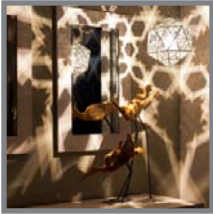

ANKAALUMINARY

ICOSAHEDRON

Inspired by the element water. 'I love the soft, feminine design of this transformative shape, a calming nature that brings us back to ourself' - Asaf Zakay.

DETAILS AND DIMENSIONS

SIZE & TRIANGLES*	W/L IN CM, APPROX	WEIGHT IN KGS	CODE	GLASS COLOUR	SHIPPING CODE	AUD $	GLASS KEY
L	26/28	4	I3-LUM	Clear Double Bevelled Dichroic - Clear Dichroic - Grey	3	1325 1725 1875	CLEAR DOUBLE BEVELED
L1	38/40	4.2	I4-LUM	Clear Double Bevelled Dichroic - Clear Dichroic - Grey	Note 1	1645 2700 3100	DICHROIC CLEAR
L2			I5-LUM	Clear Double Bevelled Dichroic - Clear Dichroic - Grey	Note 1	3400 4400 4750	DICHROIC GREY