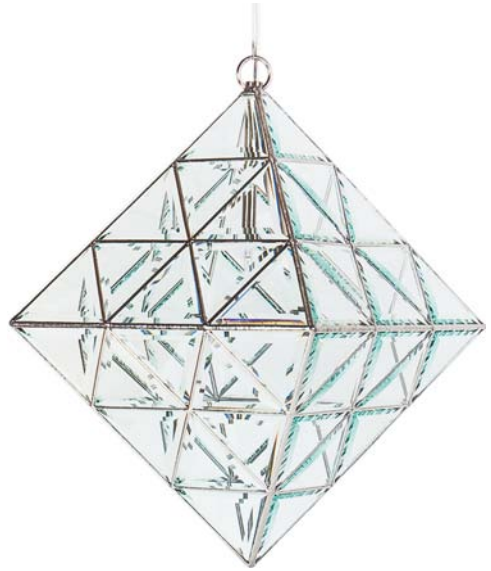

TYPES OF GLASS WE USE

CLEAR SINGLE AND DOUBLE BEVELLED

This triangular piece of glass has a single or double angle surface cut. Bevels act as prisms in the sunlight creating an interesting colour diffraction which both highlights the glass work and provides a spectrum of colours which would ordinarily be absent in clear float glass.

*REFER TO INFORMATION PAGE FOR TRIANGLE DIMENSIONS/DESCRIPTIONS

ATLANTISLUMINARY

TREE OF LIFE

Atlantis, a shape created to capture your imagination. Same shape as the ever popular Vega, but with the added interest of equal triangles creating an elongated shape that is both defined and modern.

All Luminary Light Sculptures Are Supplied With 300mm Of Clear Cable And Chrome Dome Shaped Pendant
EXTRA CABLE - 0m - 1m = \$20, 1m + Above = \$17.50 per metre

INCLUDED - One Halogen Globe - Low pressure - 20 watt - 12 volt
(can use from 10, 20 or 35 Watt globes as well)

*REFER TO INFORMATION PAGE FOR TRIANGLE DIMENSIONS/DESCRIPTIONS

VESTALUMINARY

OCTAHEDRON

Think air, think the octahedron. It is all about integration, this stunning diamond shape sculpture will suit any domain where it is suspended.