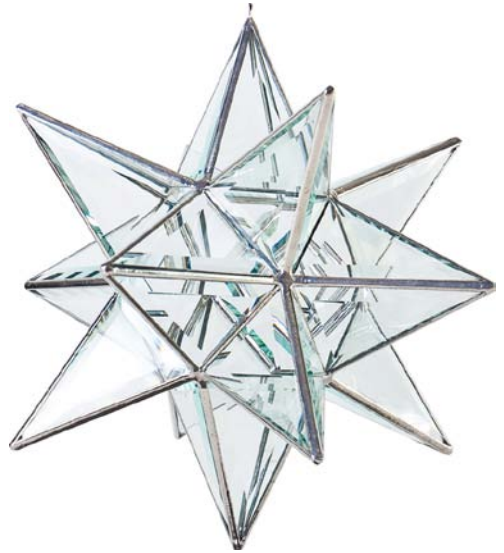

CASTORGEOMETRICA

COMPOUND CUBE/OCTAHEDRON

A refined aesthetic is continued to be created in Castor. Also coming from the same form as Hadar. The use of only isosceles triangles really gives this creation a crystal like presence.