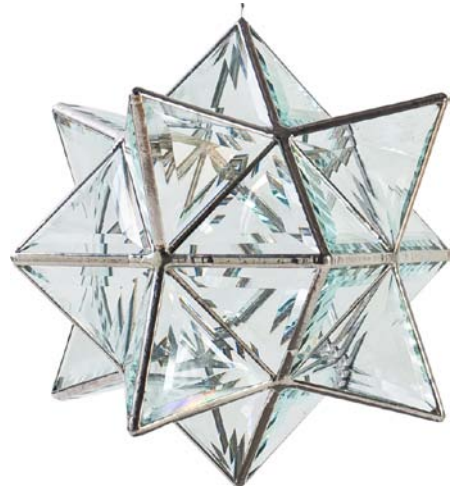

HADAR GEOMETRICA

COMPOUND CUBE/OCTAHEDRON

Two shapes become aligned with one's soul purpose and desires. A solid form inspired by the cube and diamond shape of the octahedron.

DETAILS AND DIMENSIONS

SIZE & TRIANGLES*	W/L IN CM APPROX	WEIGHT IN KGS	CODE	GLASS COLOUR	SHIPPING CODE	AUD $	GLASS KEY
M	23/23	1.3	CC01	Clear Double Bevelled Dichroic - Clear Dichroic - Grey	3	455 595 675	CLEAR DOUBLE BEVELED
L	30/30	2.5	CC02	Clear Double Bevelled Dichroic - Clear Dichroic - Grey	3	540 775 840	DICHOIC CLEAR
L1		9	CC03	Clear Double Bevelled Dichroic - Clear Dichroic - Grey	Note 1	2950 4400 4995	
L2	60/60	15	CC04	Clear Double Bevelled Dichroic - Clear Dichroic - Grey	Note 1	4850 6700 7500	DICHOIC GREY

All Glass Sculptures Come With 150mm Of Stainless Steel Cable

EXTRA CABLE - 0m - 1m = $10, 1m + Above = $8 per metre

*REFER TO INFORMATION PAGE FOR GLASS SHAPE DESCRIPTIONS