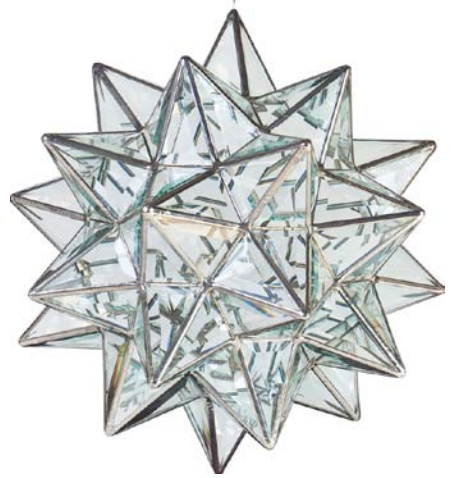

IZARGEOMETRICA

STELLATED TRUNCATED ICOSAHEDRON

Another representation coming from Ankaa. Solid, spherical, transformative and beautiful! A stunning addition for all environments, this would suit both the modern and classic interior.