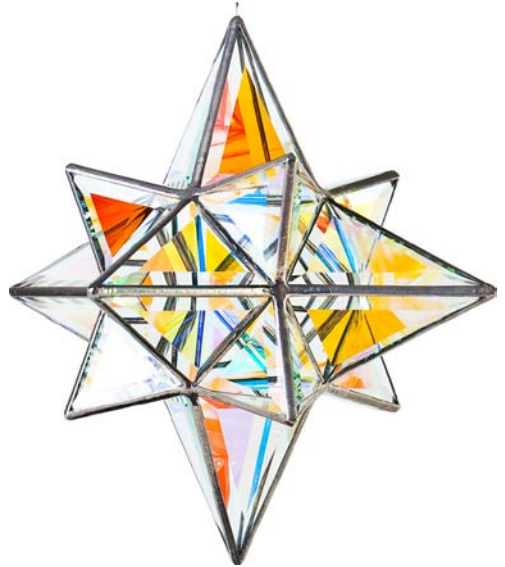

GEMMAGEOMETRICA

COMPOUND CUBE/OCTAHEDRON

Gemma is based on the same form as Hadar. Giving your room a Moroccan flair, the use of the isosceles triangles gives this shape a much more defined presence.