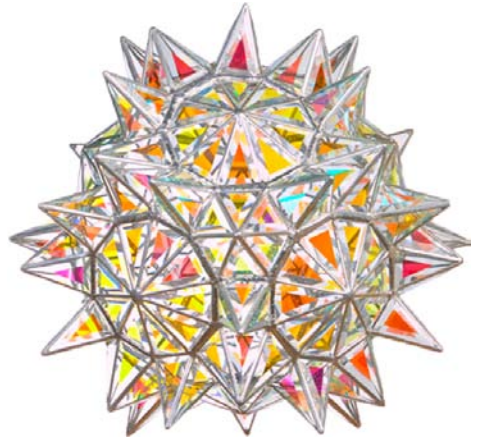

ALTAIRGEOMETRICA

GREAT STELLATED RHOMBICSIDODECAHEDRON

It is designed according to the principals of the golden ratio, the language of natural phenomena. It captures our ability to tap into the higher dimensions of the feminine realm activating awareness, harmony and compassion. How could this sculpture do anything else with its sheer beauty.