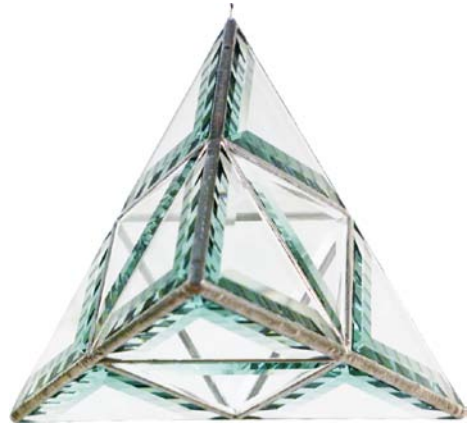

All Glass Sculptures Come With 150mm Of Stainless Steel Cable

EXTRA CABLE - 0m - 1m = \$10, 1m + Above = \$8 per metre

*REFER TO INFORMATION PAGE FOR GLASS SHAPE DESCRIPTIONS

ORIONGEOMETRICA

TETRAHEDRON

Moving forward into areas not yet known is what inspired this design, based on the tetrahedron. A shape representing fire, to get us motivated!